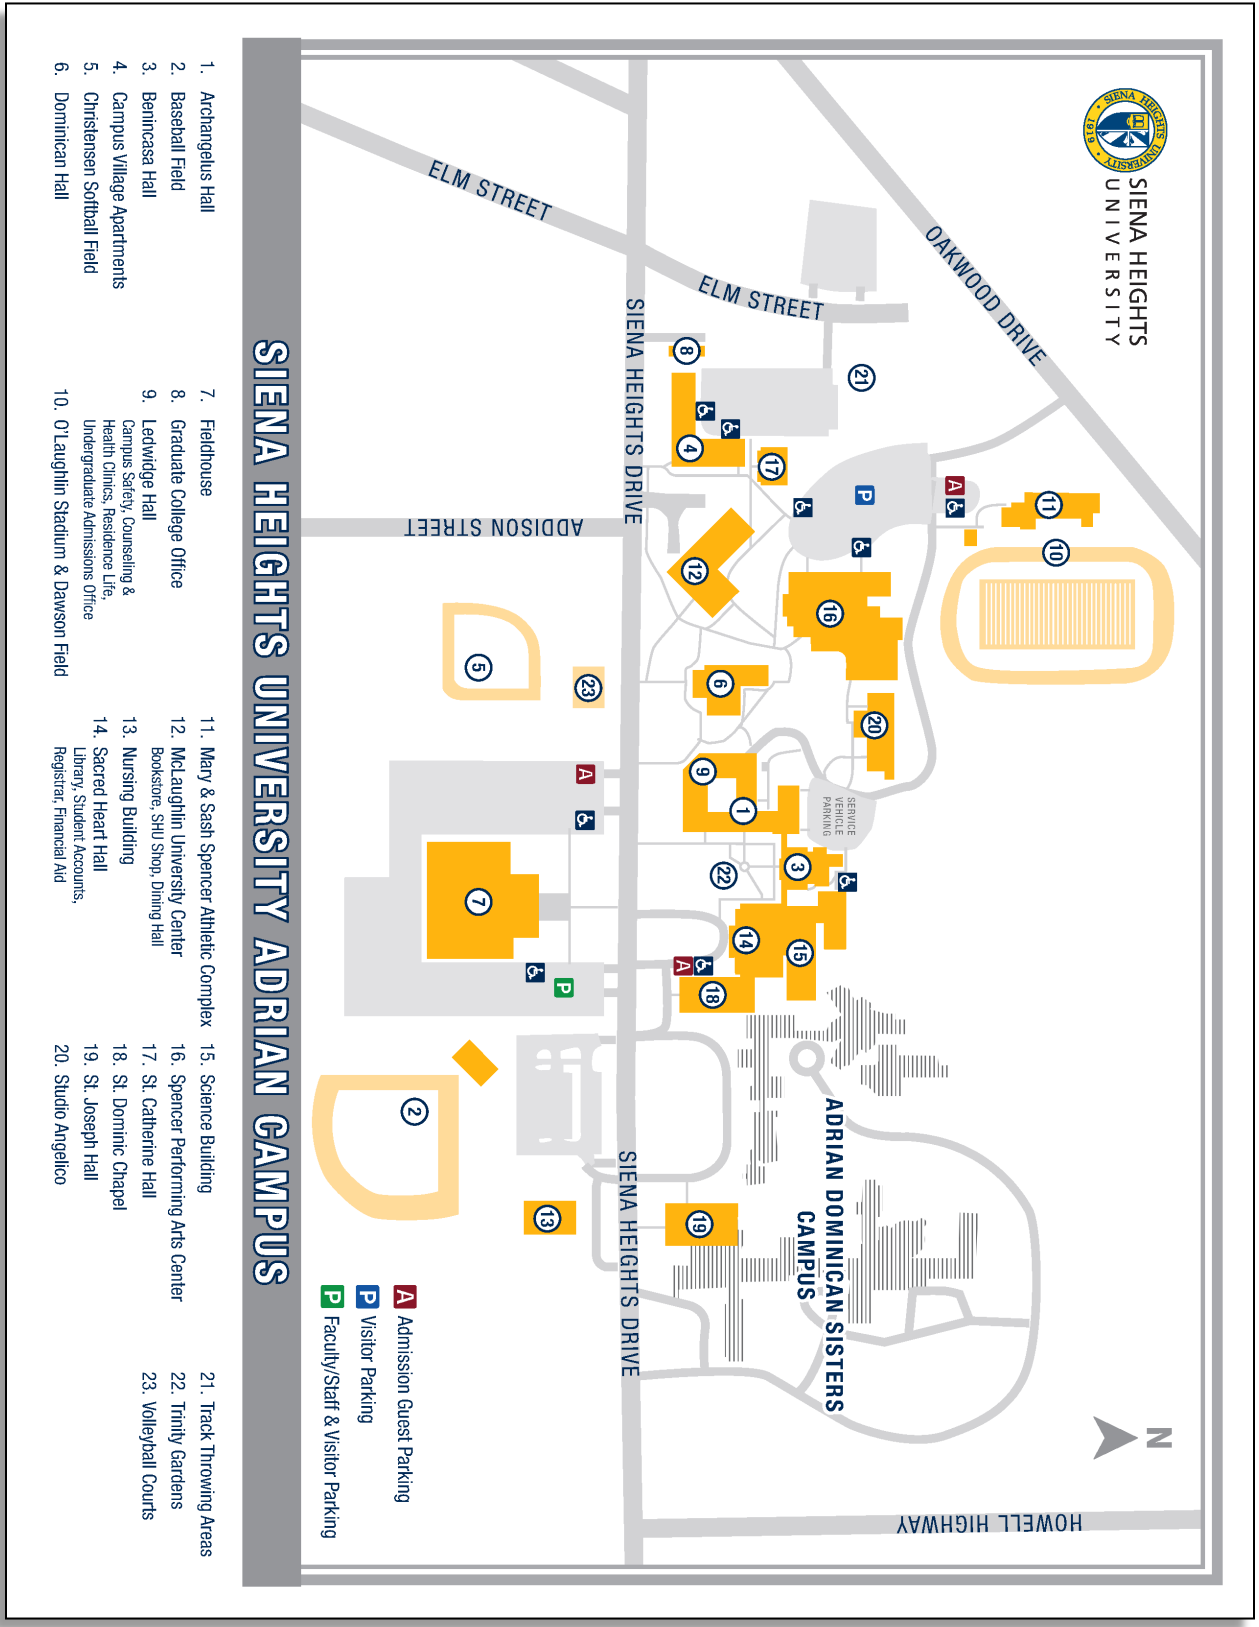

Join us for the 44th Lenawee County Planning Commission Annual Dinner at Siena Heights University!

- 1. Archangelus Hall
- 2. Baseball Field
- 3. Benincasa Hall
- 4. Campus Village Apartments
- 5. Christensen Softball Field
- 6. Dominican Hall
- 7. Fieldhouse
- 8. Graduate College Office
- 9. Ledwidge Hall
- 10. O'Laughlin Stadium & Dawson Field
- 11. Mary & Sash Spencer Athletic Complex
- 12. McLaughlin University Center Bookstore, SHU Shop, Dining Hall
- 13. Nursing Building
- 14. Sacred Heart Hall Library, Student Accounts, Registrar, Financial Aid
- 15. Science Building
- 16. Spencer Performing Arts Center
- 17. St. Catherine Hall
- 18. St. Dominic Chapel
- 19. St. Joseph Hall
- 20. Studio Angelico
- 21. Track Throwing Areas
- 22. Trinity Gardens
- 23. Volleyball Courts

McLaughlin University Center (#12) location map